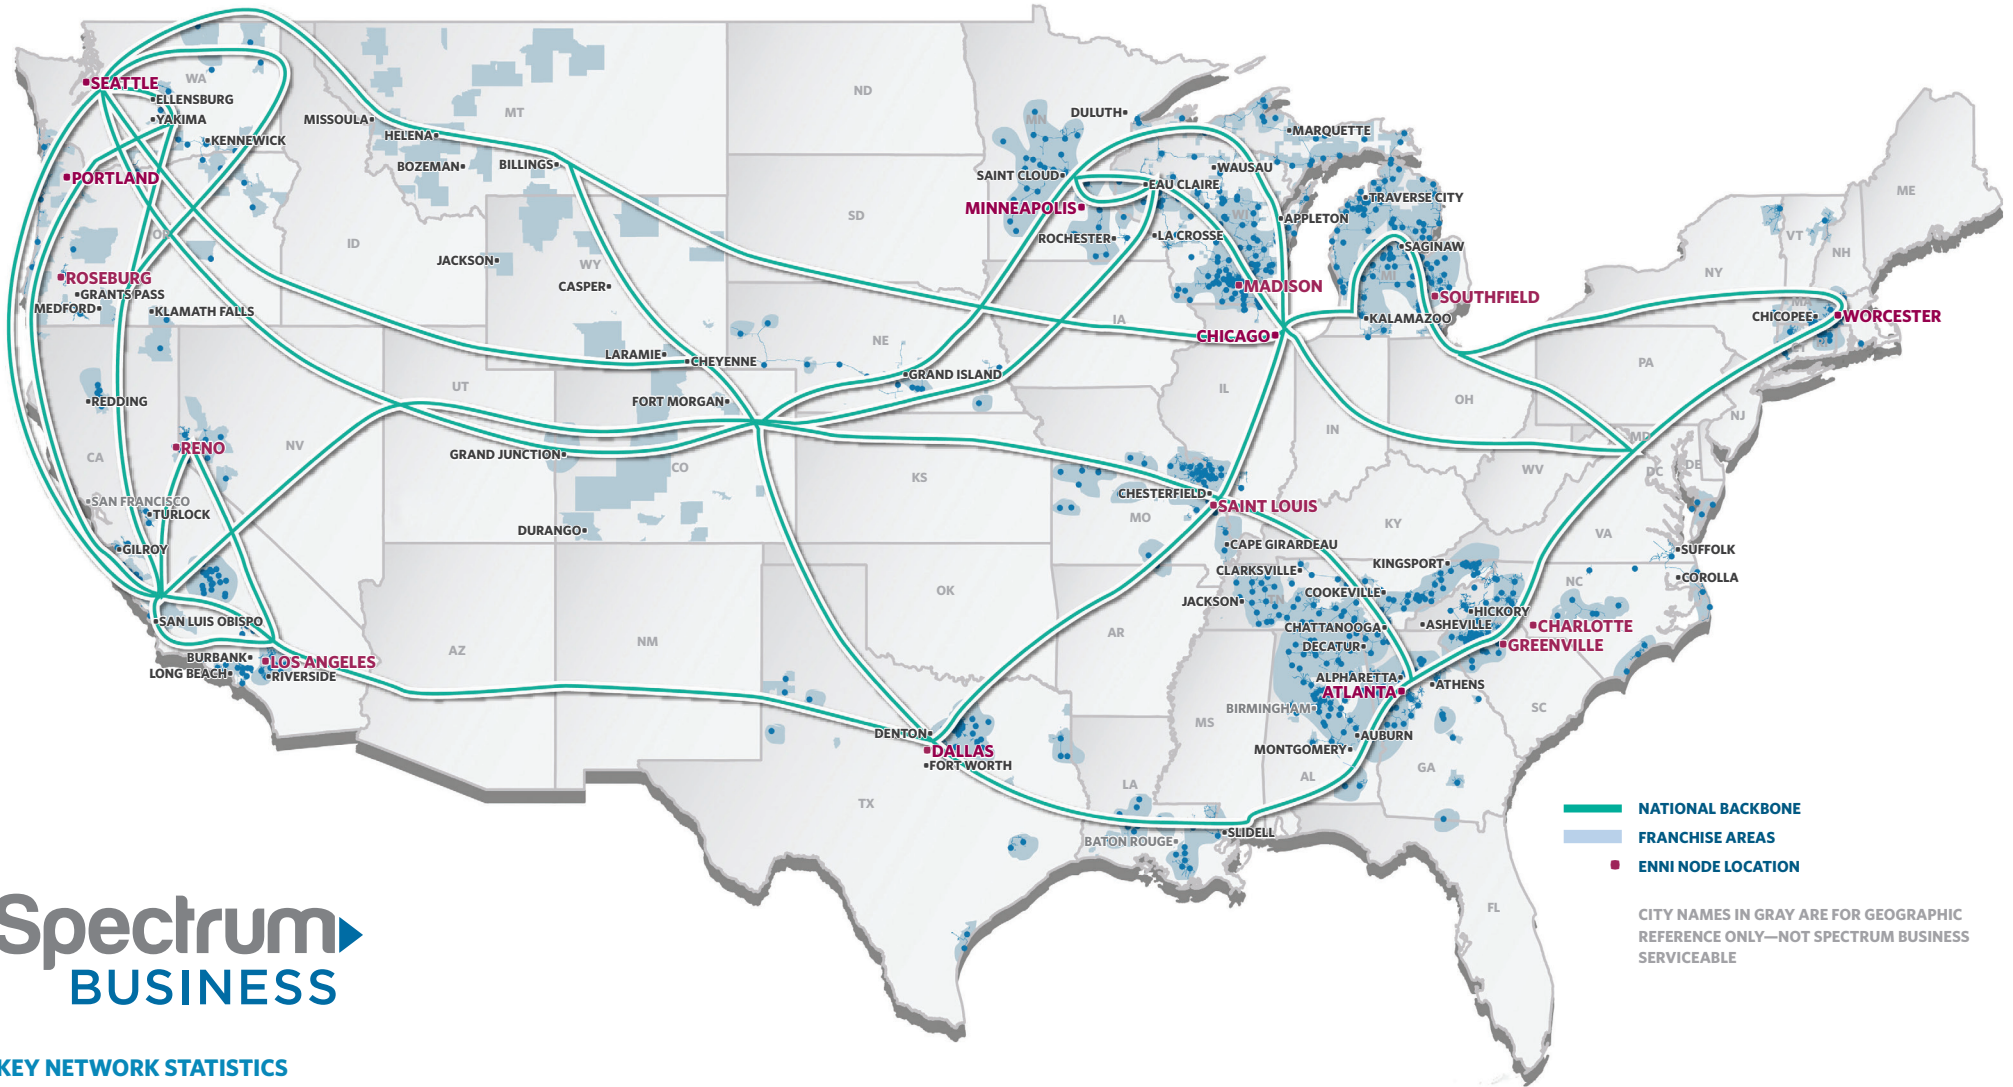

# SPECTRUM BUSINESS® NETWORK MAP

## KEY NETWORK STATISTICS

- + A division of Charter Communications, the 4th largest cable provider in the United States
- + Service over 350,000 businesses in 28 states
- + Our state of the art network is fully owned and operated by us.
  - We are not a CLEC or 3rd party reseller
- + Over 210,000 coaxial route miles
- + Over 65,000 fiber route miles
- + 12,000+ fiber lit buildings and growing monthly