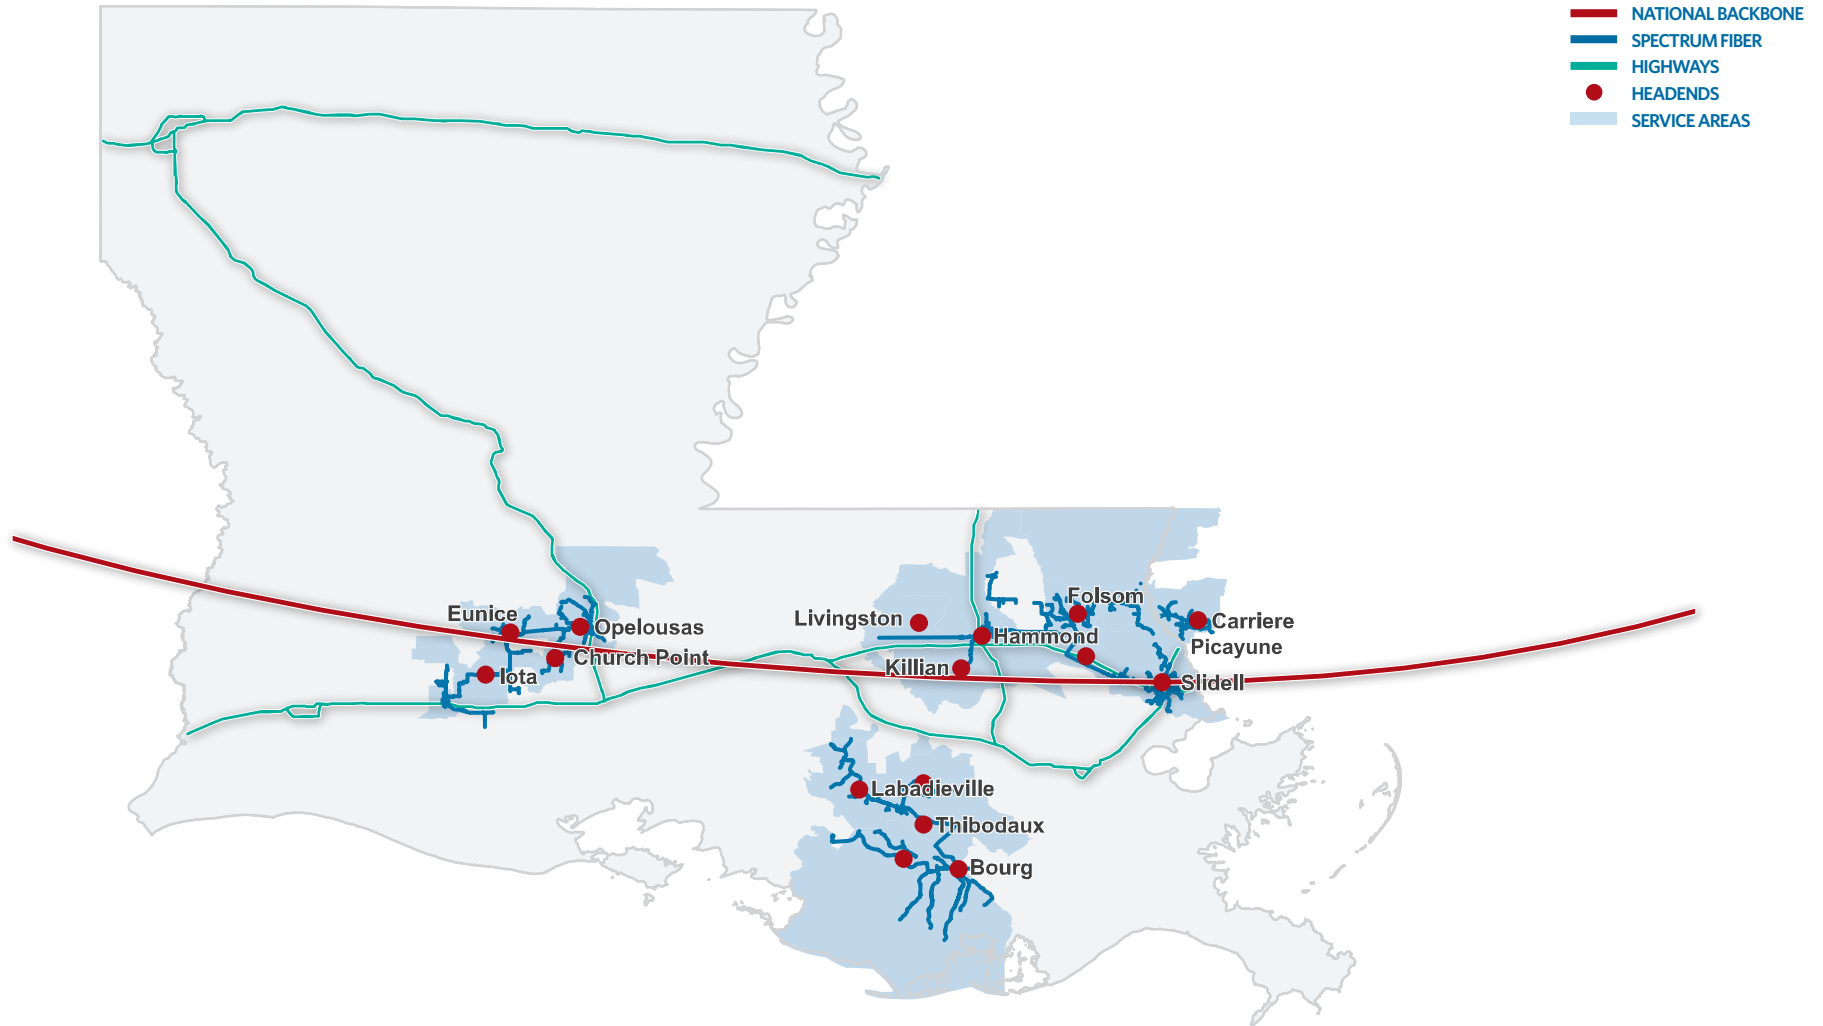

# SPECTRUM BUSINESS® LOUISIANA NETWORK MAP

Visit [business.spectrum.com](http://business.spectrum.com)  
for more information.

© 2015 Charter Communications. Services not available in all areas. Fiber and franchise areas depicted in map are approximate and subject to change. Published 08/2010 CB-LAMAP

## LOUISIANA

CITY	ZIP
ABITA SPRINGS	70420
AKERS	70421
ALBANY	70711
AMELIA	70340
AMITE	70422
ARNAUDVILLE	70512
BATON ROUGE	70809
BELLE ROSE	70341
BOGALUSA	70429 70427
BOURG	70343
BRANCH	70516
BUSH	70431
CHALMETTE	70043
CHATAIGNIER	70524
CHAUVIN	70344
CHURCH POINT	70525
CONVENT	70723
COVINGTON	70434 70433 70435
DENHAM SPRINGS	70706
DONALDSON-VILLE	70346
DONNER	70352
DULAC	70353
ESTHERWOOD	70534
EUNICE	70535
EVANGELINE	70537
FLUKER	70436
FOLSOM	70437
FRANKLINTON	70438
FRENCH SETTLEMENT	70733
GIBSON	70356

CITY	ZIP
GRAND COTEAU	70541
HAMMOND	70402 70401 70404 70403
HESTER	70743
HOLDEN	70744
HOUMA	70360 70364 70363
INDEPENDENCE	70443
IOTA	70543
JENNINGS	70546
KRAEMER	70371
LABADIEVILLE	70372
LACOMBE	70445
LAFAYETTE	70503
LAWTELL	70550
LEONVILLE	70551
LIVINGSTON	70754
LORANGER	70446
LULING	70070
MADISONVILLE	70447
MANDEVILLE	70471 70445 70470 70433 70448
MAUREPAS	70449
MERMENTAU	70556
METAIRIE	70003 70002
MIDLAND	70559
MONTEGUT	70377
MONTPELIER	70422
MORGAN CITY	70380
MORSE	70559
NAPOLEONVILLE	70390